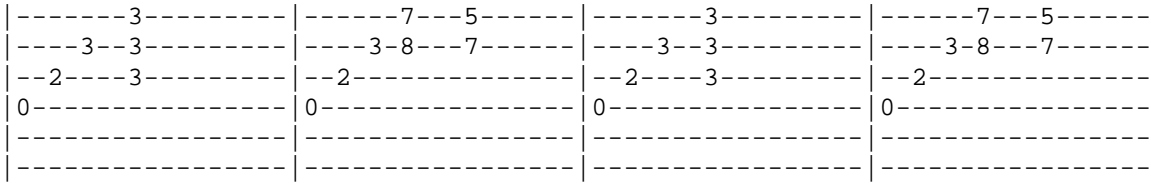

Billy Joel

Just the way you are

Intro:

D Bm6 G6 Bm
Don't go changin' to try to please me.

G6 Gm D
You never let me down before.

Am D7 G6 Gm D Bm
Mmmmmmmmm I don't imagine, you're too familiar

E E7 A7 A
And I don't see you anymore

D Bm6 G6 Bm
I would not leave you, in times of trouble

G6 Gm D
We never could have come this far

Am D7 G6 Gm D Bm
Mmmmmmmmm I took the good times, I'll take the bad times

Em7 A7
I'll take you just the way you are

Em A D D7 Am
The same old someone that I knew

Gm C7 Am7 D7
What will it take till you believe in me

Gm C A7sus4
The way that I believe in you

D Bm6 G6 Bm
I said I love you, and that's forever

G6 Gm D
And this I promise from the heart

Em7 A7
I want you just the way you are

D Bm6 G6 Bm G6 Gm D Am D7 G6 Gm D Bm

Chords Used:

D _Bm6_ _G6_ _Bm_ _Gm_ _Am_ _D7_ _E_ _E7_ _A7_ _A_

2	X	0	2	3	0	2	0	0	0	0
3	0	0	3	3	1	1	0	0	2	2
2	1	0	4	3	2	2	1	1	0	2
0	0	0	4	5	2	0	2	0	2	2
X	2	2	2	5	0	X	2	2	0	0
X	X	3	X	3	X	X	0	0	X	X